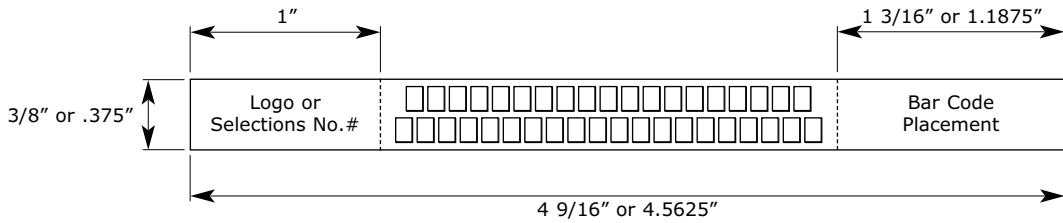

6737 east 30th street • indianapolis, indiana 46219
 317.549.8484 • fax 317.549.8480
 www.worldmediagroup.com

TOP SPINE STICKER INFORMATION FORM

Upper Row = 19 Spaces

Lower Row = 20 Spaces

UPC = 12 Spaces

Selection Number
 (no more than 10 characters)

TOP SPINE MAXIMUM TYPE SIZE IS 9 POINTS.
 ART FILES SHOULD BE SAVED AS BITMAPS (BMP) AND WILL PRINT IN BLACK INK.