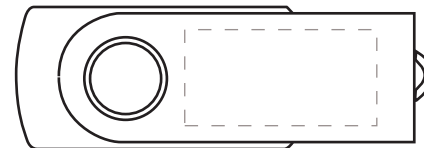

Actual Size of USB Drive: 2 1/8" x 3/4"

Front:

Artwork Size: 1" x 1/2"

USB-P001

Back:

= maximum print area