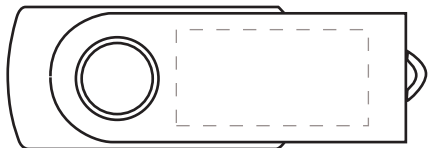

Actual Size of USB Drive: 2 1/8" x 3/4"

Front:

Artwork Size: 1" x 1/2"

USB-P001

Back:

= maximum print area