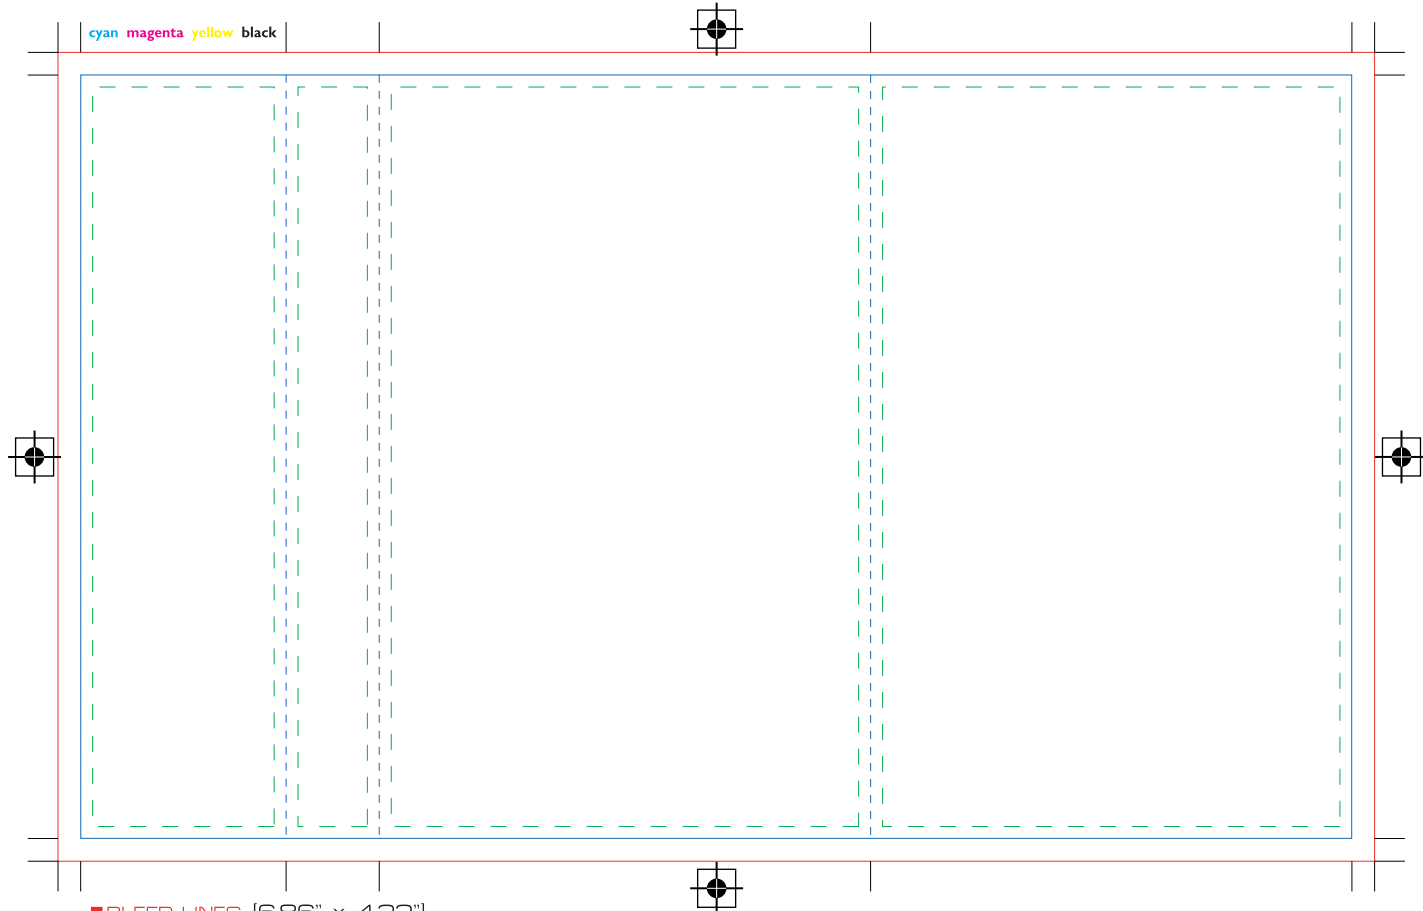

cyan magenta yellow black

■ BLEED LINES [6.86" x 4.22"]

■ TRIM LINES [6.62" x 3.97"]

■ TEXT SAFETY AREA